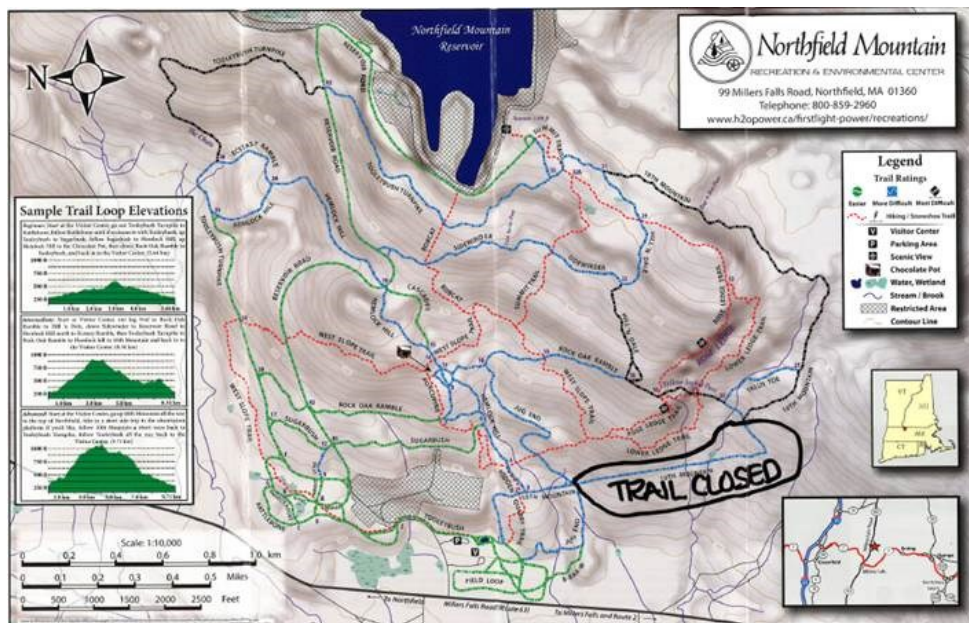

# Northfield Mountain

RECREATION & ENVIRONMENTAL CENTER

### Trails Open to Foot Traffic Only

Trails will open to horses and mountain bikes when the trails dry out sometime in May. Please check back for updates. While on the trails we ask you to be aware of the ongoing transmission line construction and trail closures along 10<sup>th</sup> mountain.